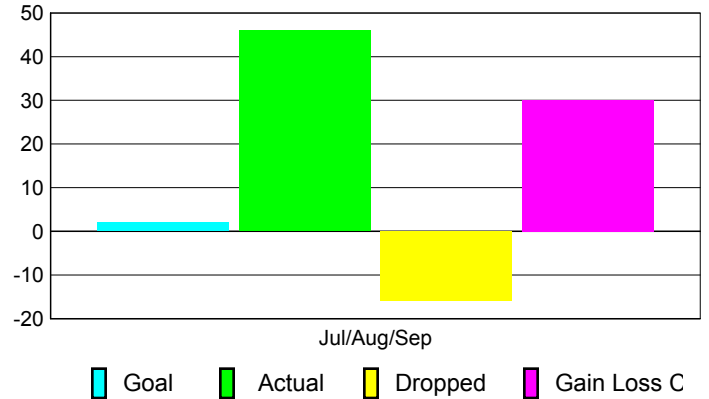

Membership Results 2010-2011

Goal, New, Dropped, Gain/Loss