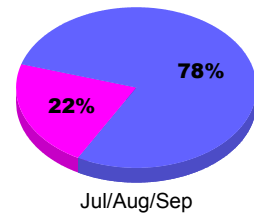

Membership Results
2010-2011

Membership
2009-2010

Month	Net Memb Goal	Actual New Memb	Actual Dropped Memb	Gain/Loss of Memb	Gain/Loss of Memb
Jul/Aug/Sep	2	46	-16	30	18
Totals	2	46	-16	30	18

Membership Results 2010-2011

Goal, New, Dropped, Gain/Loss

Comparison of Membership Gain/Loss

Current Year Compared to the Previous Year

Gender Comparison 2010-2011

■ Male ■ Female